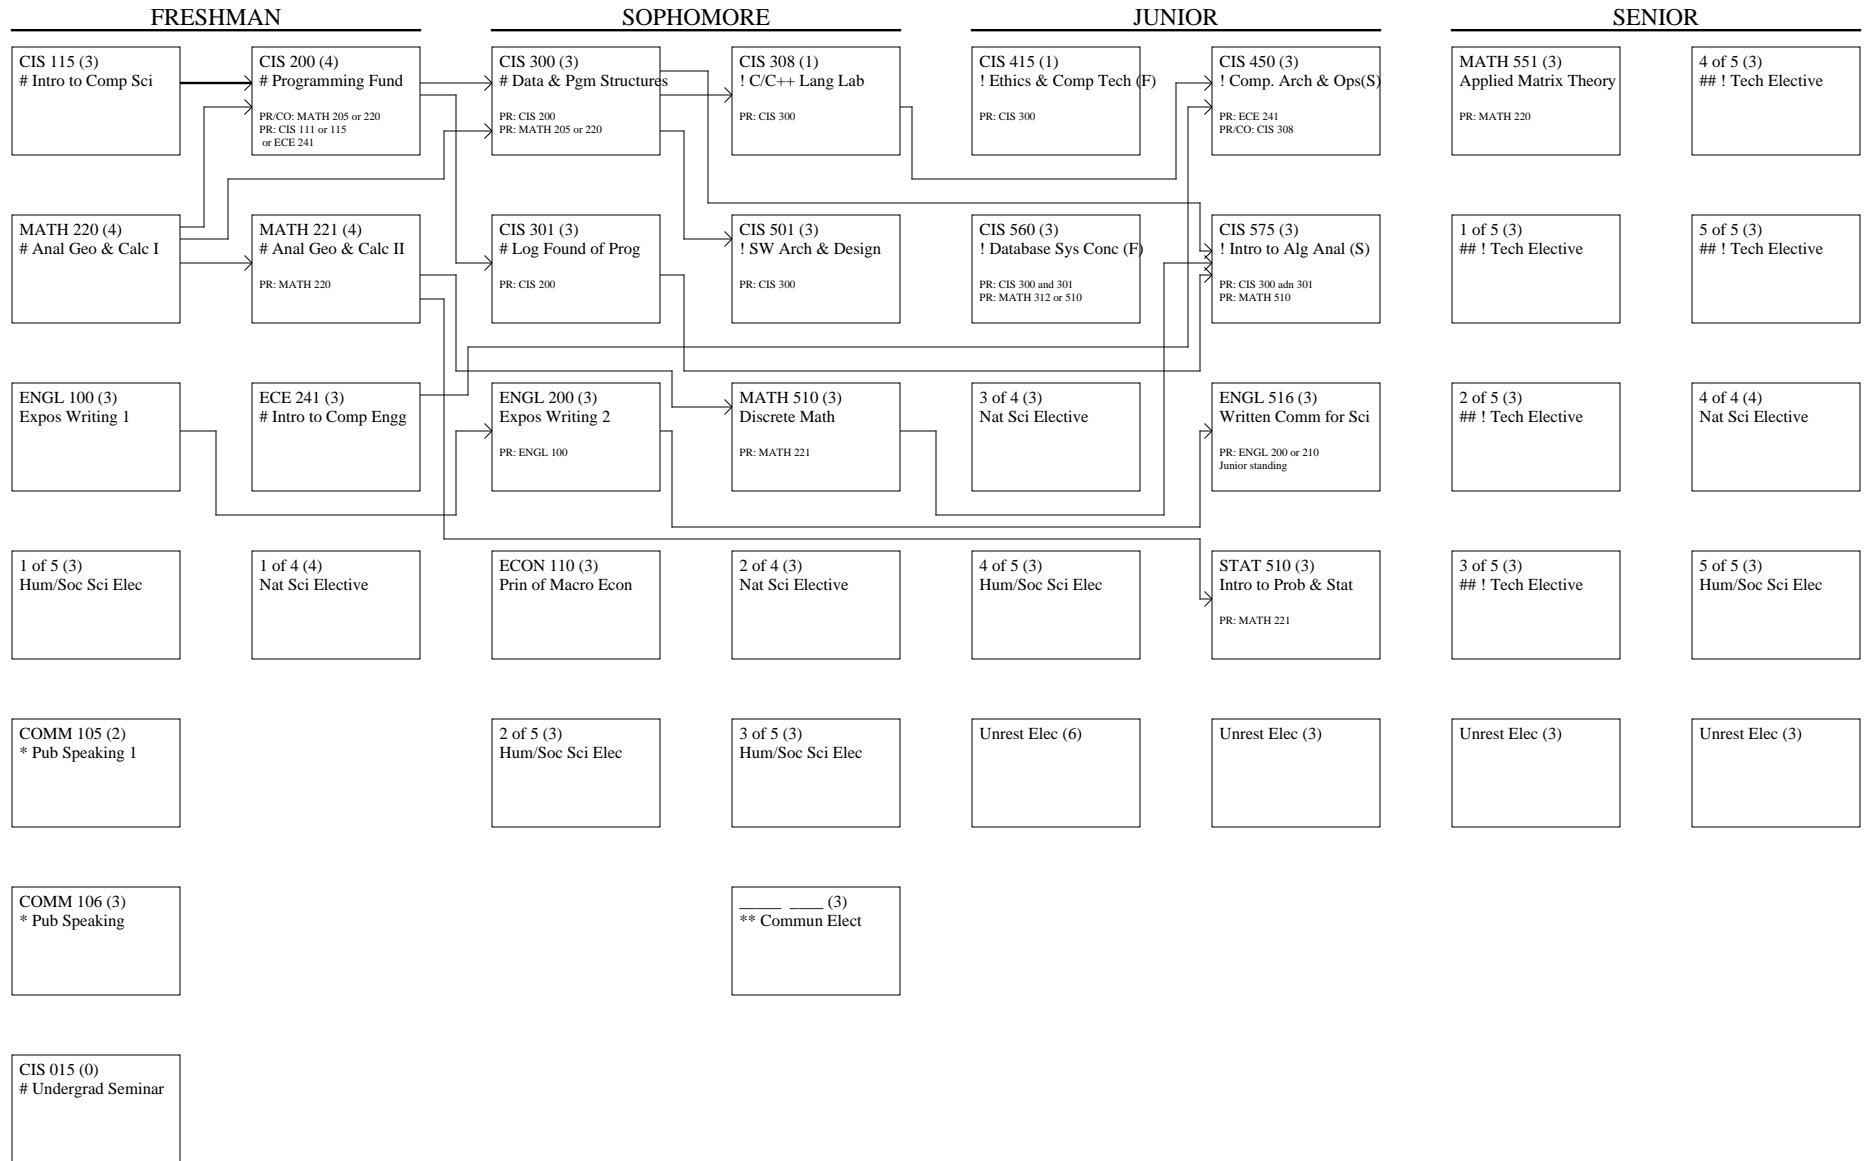

COMPUTER SCIENCE (124 hours)

Effective Fall 2017

DOE:
Class:
Flowchart: 26
Hours:

Advisor:
Printed:

* Students may take either COMM 105 or COMM 106
 ** Communications elective from: COMM 322, 326, MANGT 420, THTRE 261, 265
 # Course is part of pre-professional program; must be completed with C or better.
 ## Technical electives must include either CIS 505 or CIS 640, either CIS 520 or CIS 625, either CIS 598 or CIS 642 and CIS 643, and additional courses (see advisor) to total 15 hours.
 ! Professional program course; must be admitted to professional program to enroll in course.
 (S) Spring Only Class
 (F) Fall Only Class