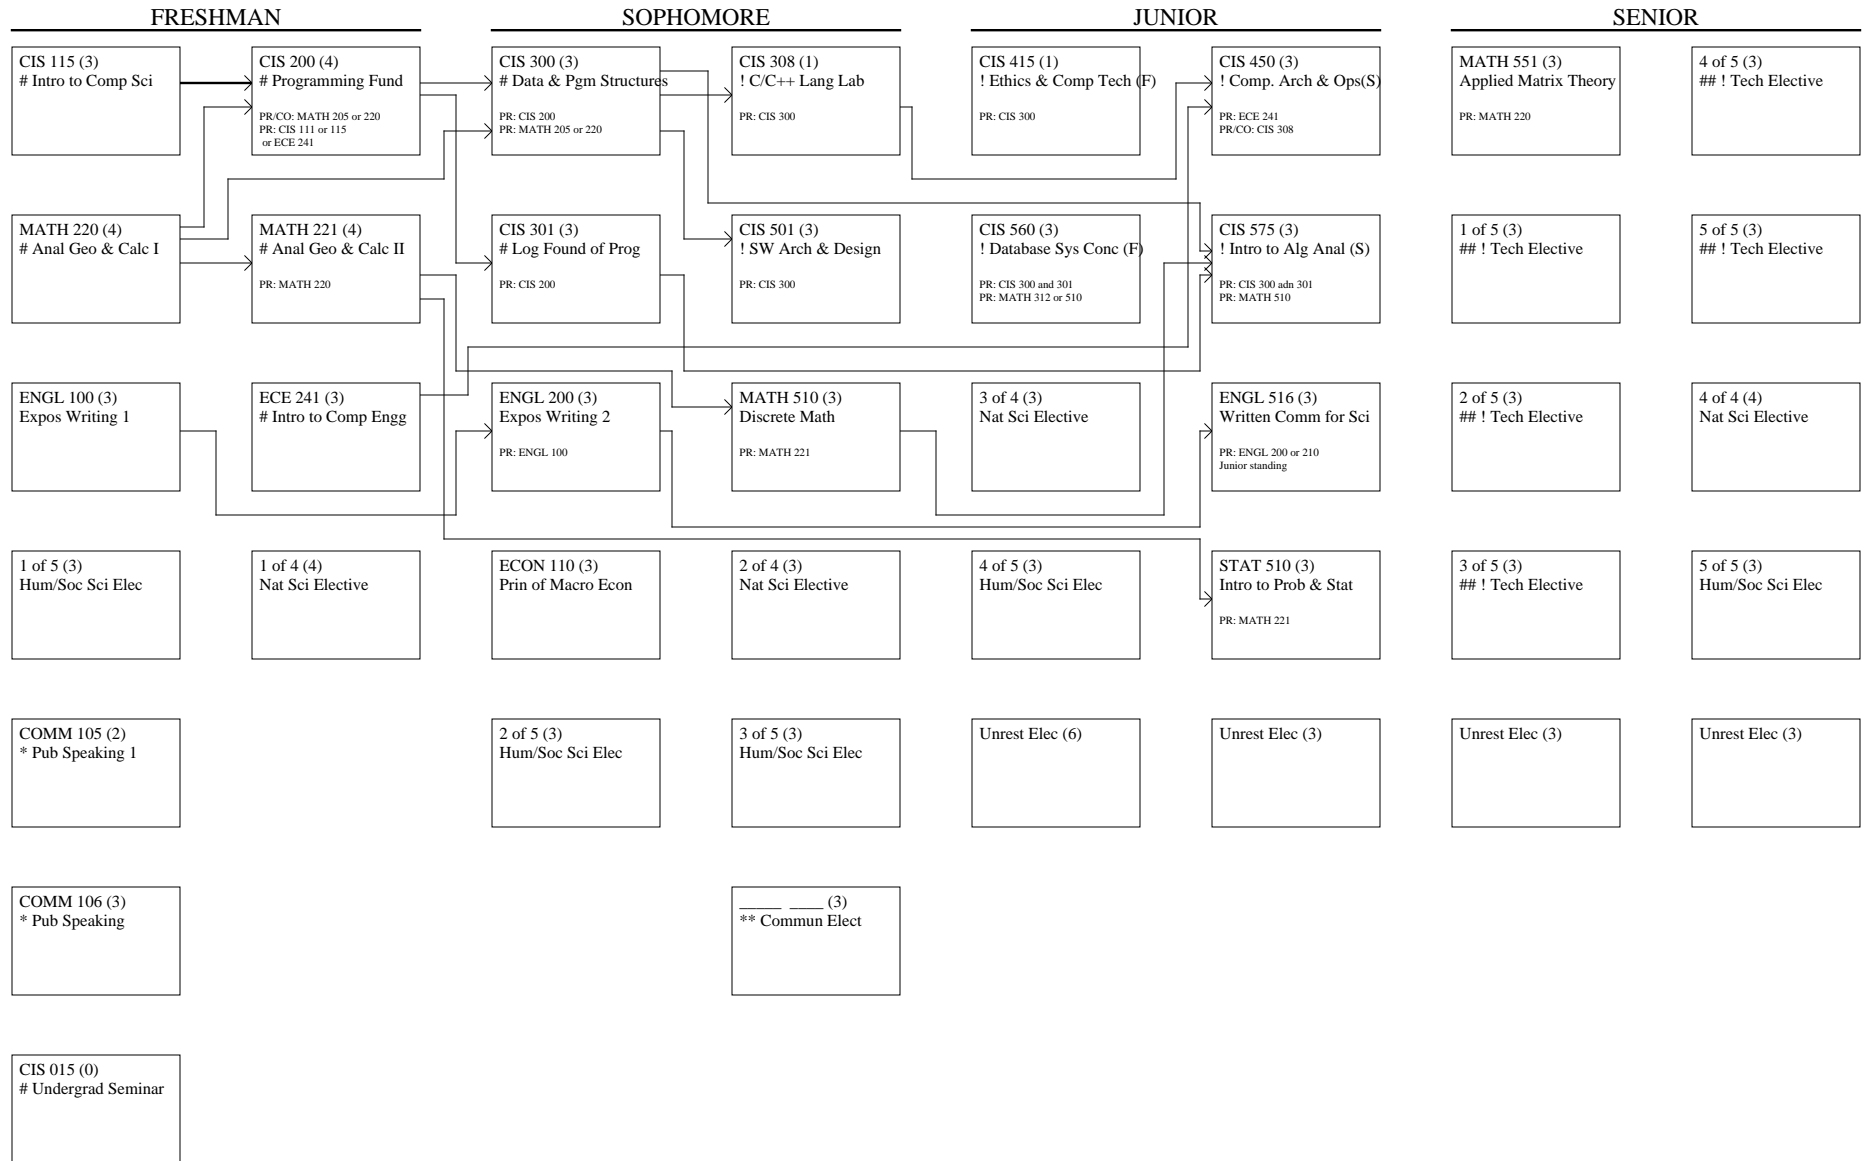

COMPUTER SCIENCE (124 hours)

Effective Fall 2017

DOE:
Class:
Flowchart: 26
Hours:

Advisor:
Printed:

* Students may take either COMM 105 or COMM 106
 ** Communications elective from: COMM 322, 326, MANGT 420, THRE 261, 265
 # Course is part of pre-professional program; must be completed with C or better.
 ## Technical electives must include either CIS 505 or CIS 640, either CIS 520 or CIS 625, either CIS 598 or CIS 642 and CIS 643, and additional courses (see advisor) to total 15 hours.
 ! Professional program course; must be admitted to professional program to enroll in course.
 (S) Spring Only Class
 (F) Fall Only Class