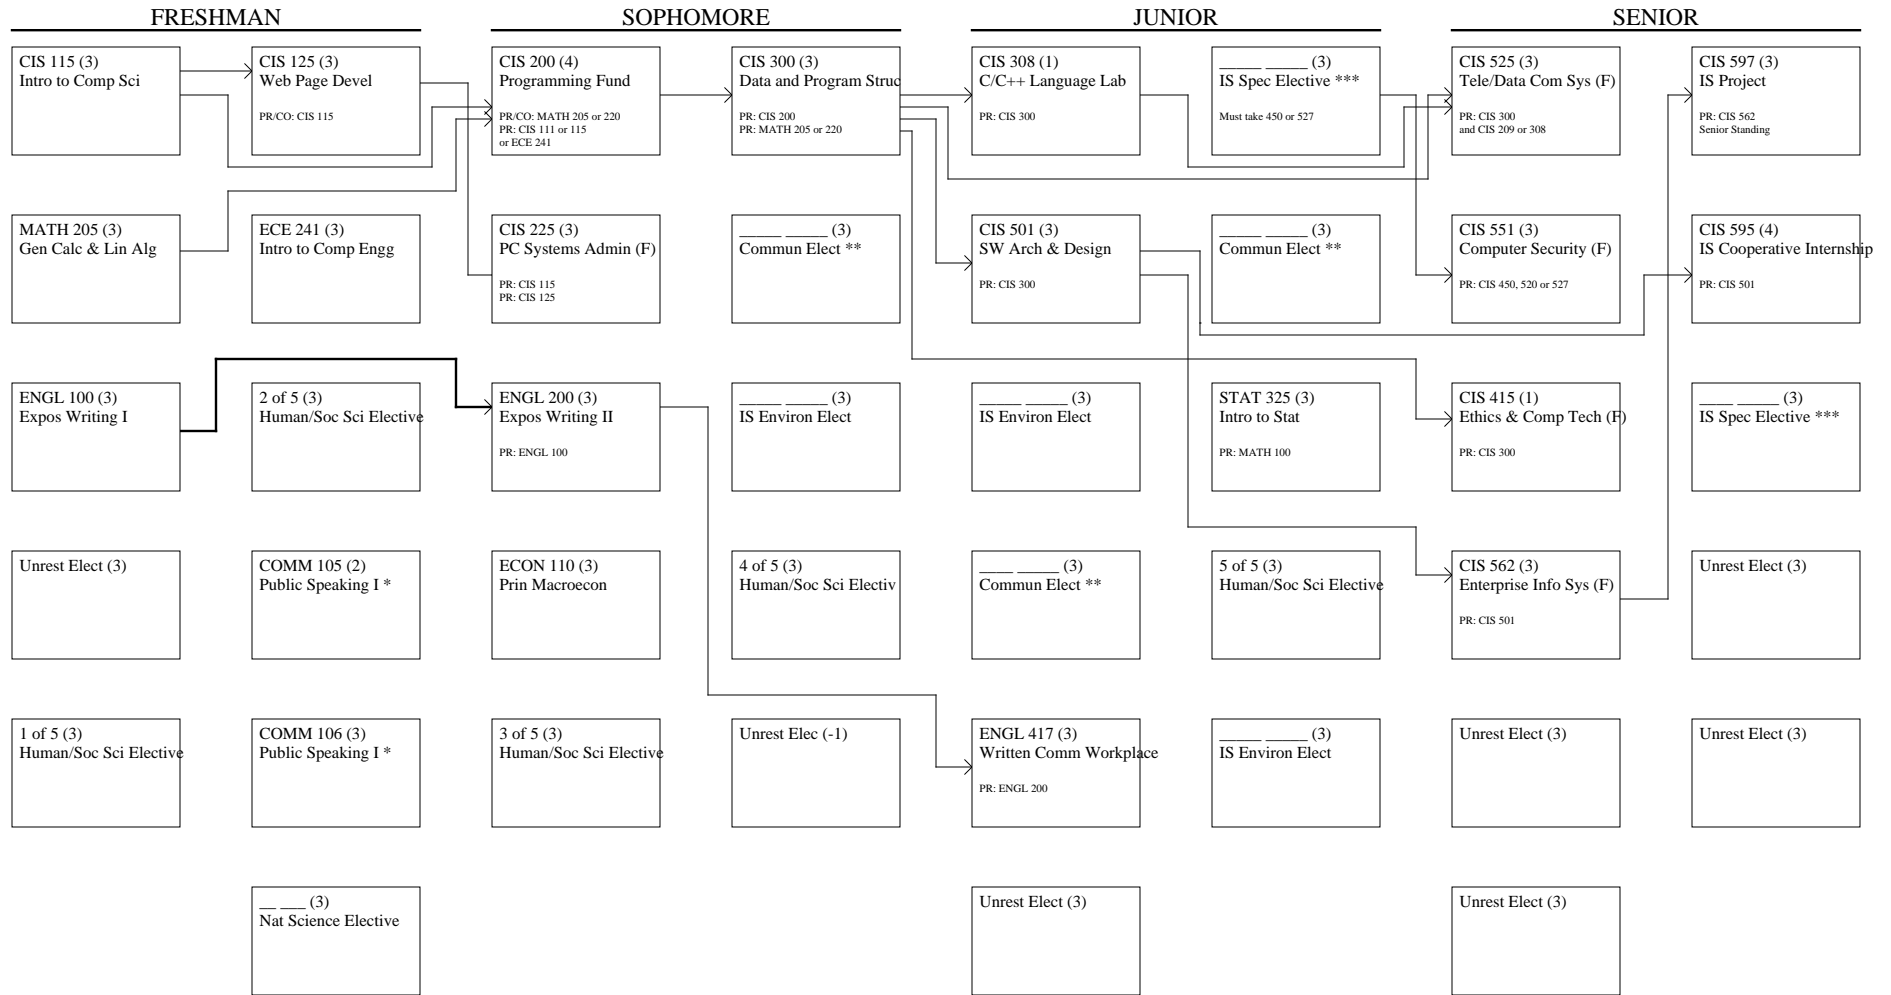

INFORMATION SYSTEMS (124 Hours)

Effective Fall 2015

DOE:
Class:
Flowchart: 17
Hours:

Advisor:
Printed:

* COMM 105 OR COMM 106 may be taken.
 ** Communications Elective from: COMM 322, 326, LEAD 212, MANGT 420, THTRE 261, 265, MKTG 400
 *** IS Specialization Electives: CIS 450, CIS 526 (S), CIS 527 (S)
 (F) Fall Only Class
 (S) Spring Only Class